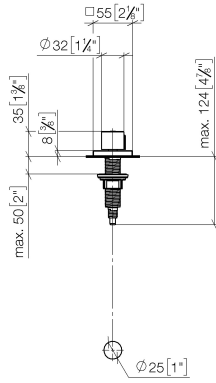

Strainer waste with control handle - Champagne (22kt Gold)

LOT

10 711 970

- control for single basin
- including adapter for Bowden cable

Fits LOT

	Champagne (22kt Gold)	10 711 970-47
	Chrome	10 711 970-00
	Brushed Platinum	10 711 970-06
	Platinum	10 711 970-08
	Durabronze (23kt Gold)	10 711 970-09
	Dark Chrome	10 711 970-19
	Brushed Durabronze (23kt Gold)	10 711 970-28
	Matte Black	10 711 970-33
	Brushed Champagne (22kt Gold)	10 711 970-46
	Brushed Chrome	10 711 970-93
	Brushed Dark Platinum	10 711 970-99

10 711 970

mm [inches]

10 711 970

Parts for other finishes can be found here: [Chrome](#)

Spare parts list

No.	Item Number	Name	Quantity used	Delivery time
1	09 20 97 030-47	handle	1	60
2	90 12 12 002 00 90	fixing cap	1	2
3	09 27 87 007-47	rosette	1	30
4	90 14 10 043 00 90	seal	1	2
5	09 14 10 042 90	seal	1	2
6	09 29 06 087-47	spindle	1	-
Spare part can no longer be ordered, please order the replacement item				
7	04 30 01 029 00 90	adaptor	1	2
8	09 24 03 175 90	adaptor	1	2
9	09 11 10 073-07	connection	1	30
10	09 11 10 074-07	connection	1	30
11	09 11 10 079-07	connection	1	30
12	09 30 11 087 90	disc	1	2
13	09 23 30 024-07	nut	1	30